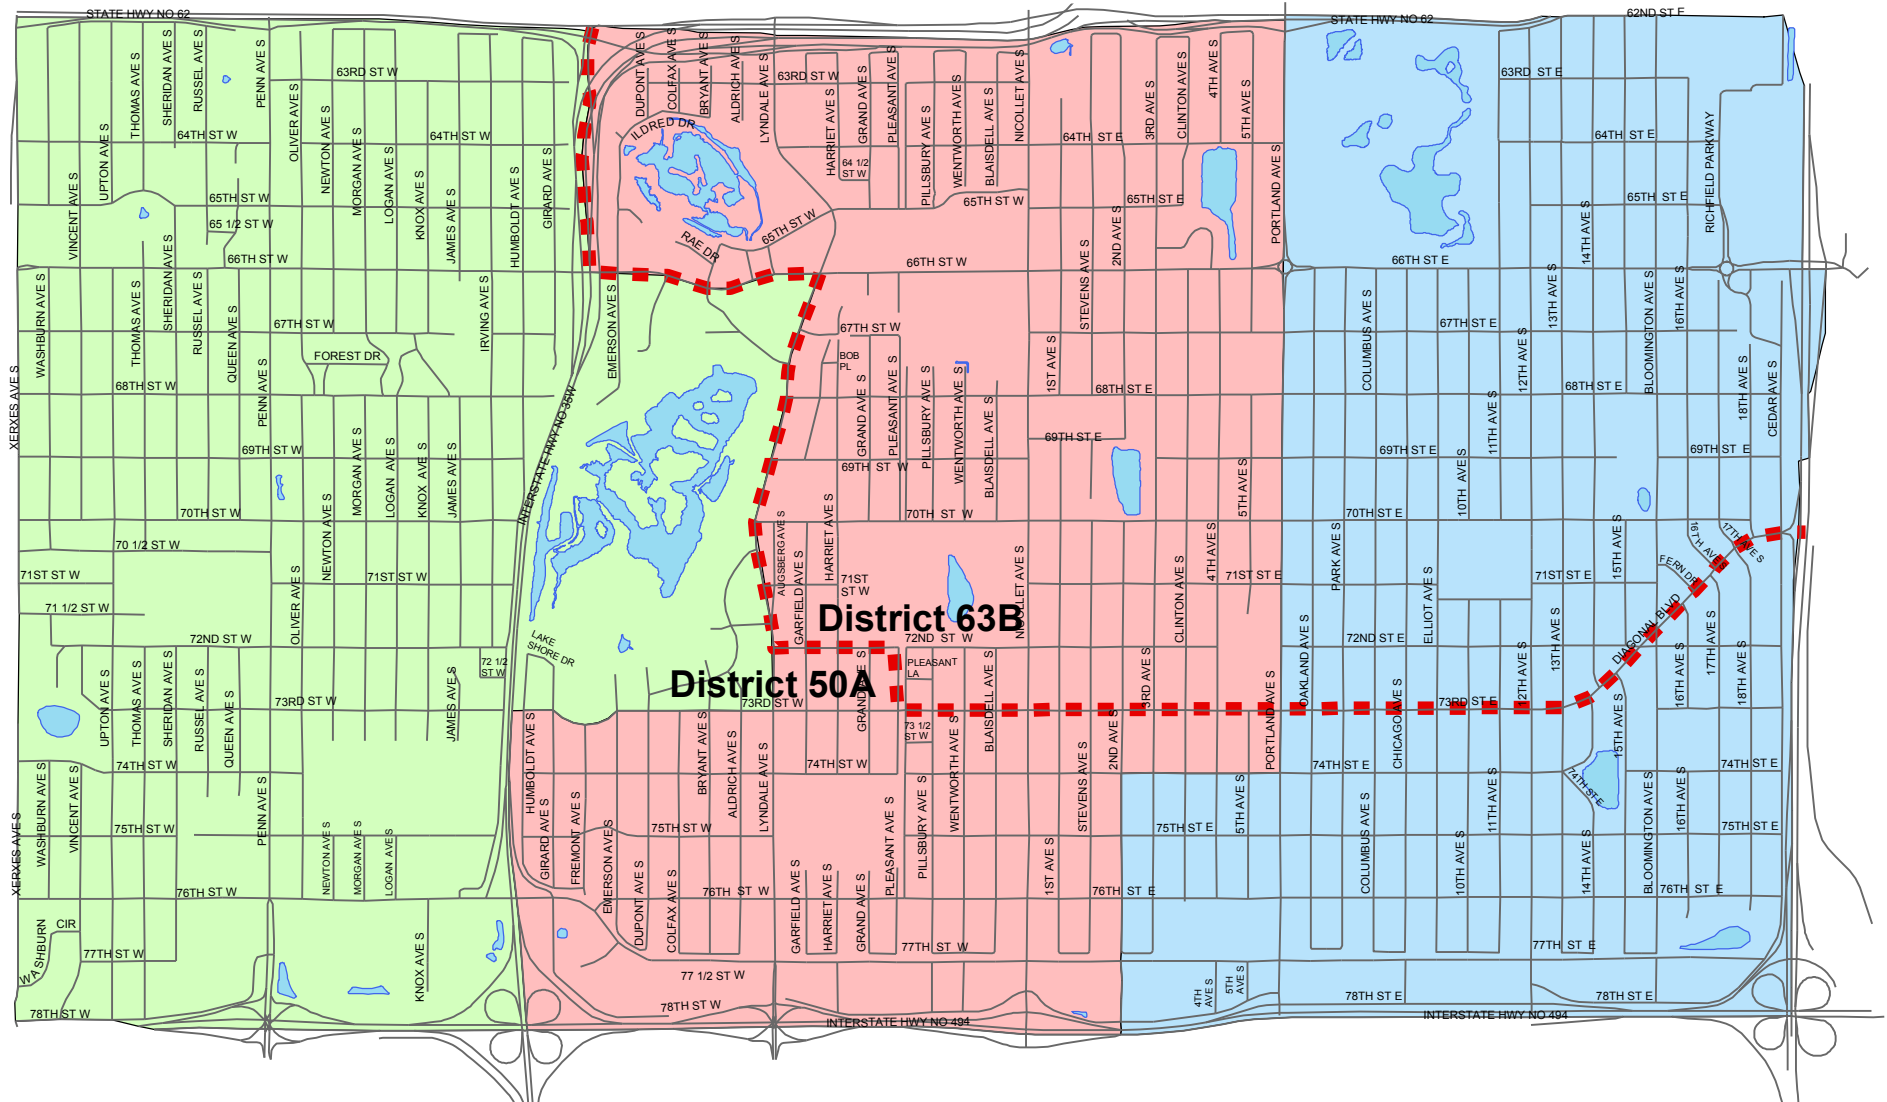

# Richfield Wards

## Legend

■ ■ ■ Legislative District Boundary

Ward 1    Ward 2    Ward 3